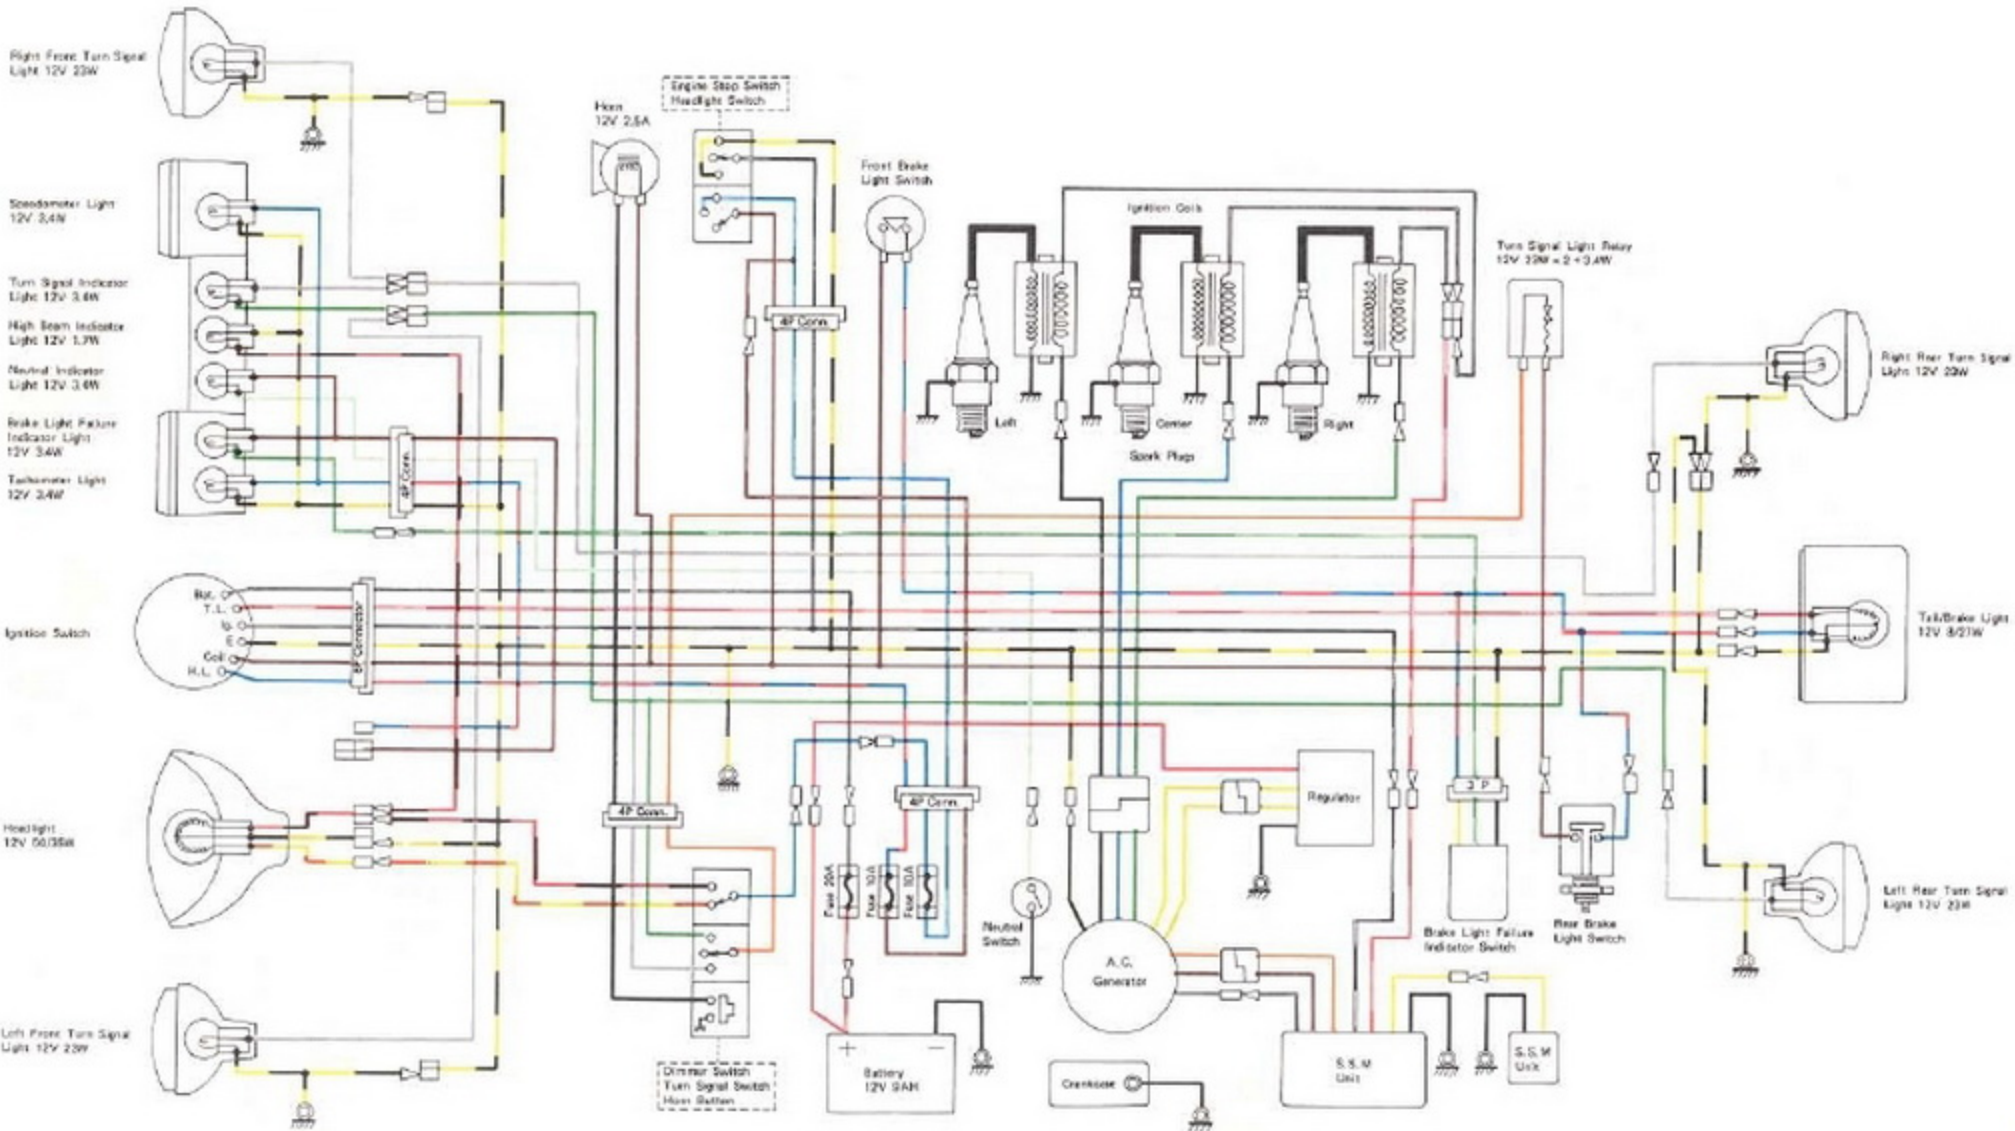

KH500-A8 Wiring Diagram (US Model)

Ignition Switch Connections

Lead	Ignition	E	H.L.	Tail	Battery	Coil
Color	Bl/Y	Bl/Y	Blue	R/W	White	Brown
OFF	●	●	●	●	●	●
ON	●	●	●	●	●	●
PARK	●	●	●	●	●	●