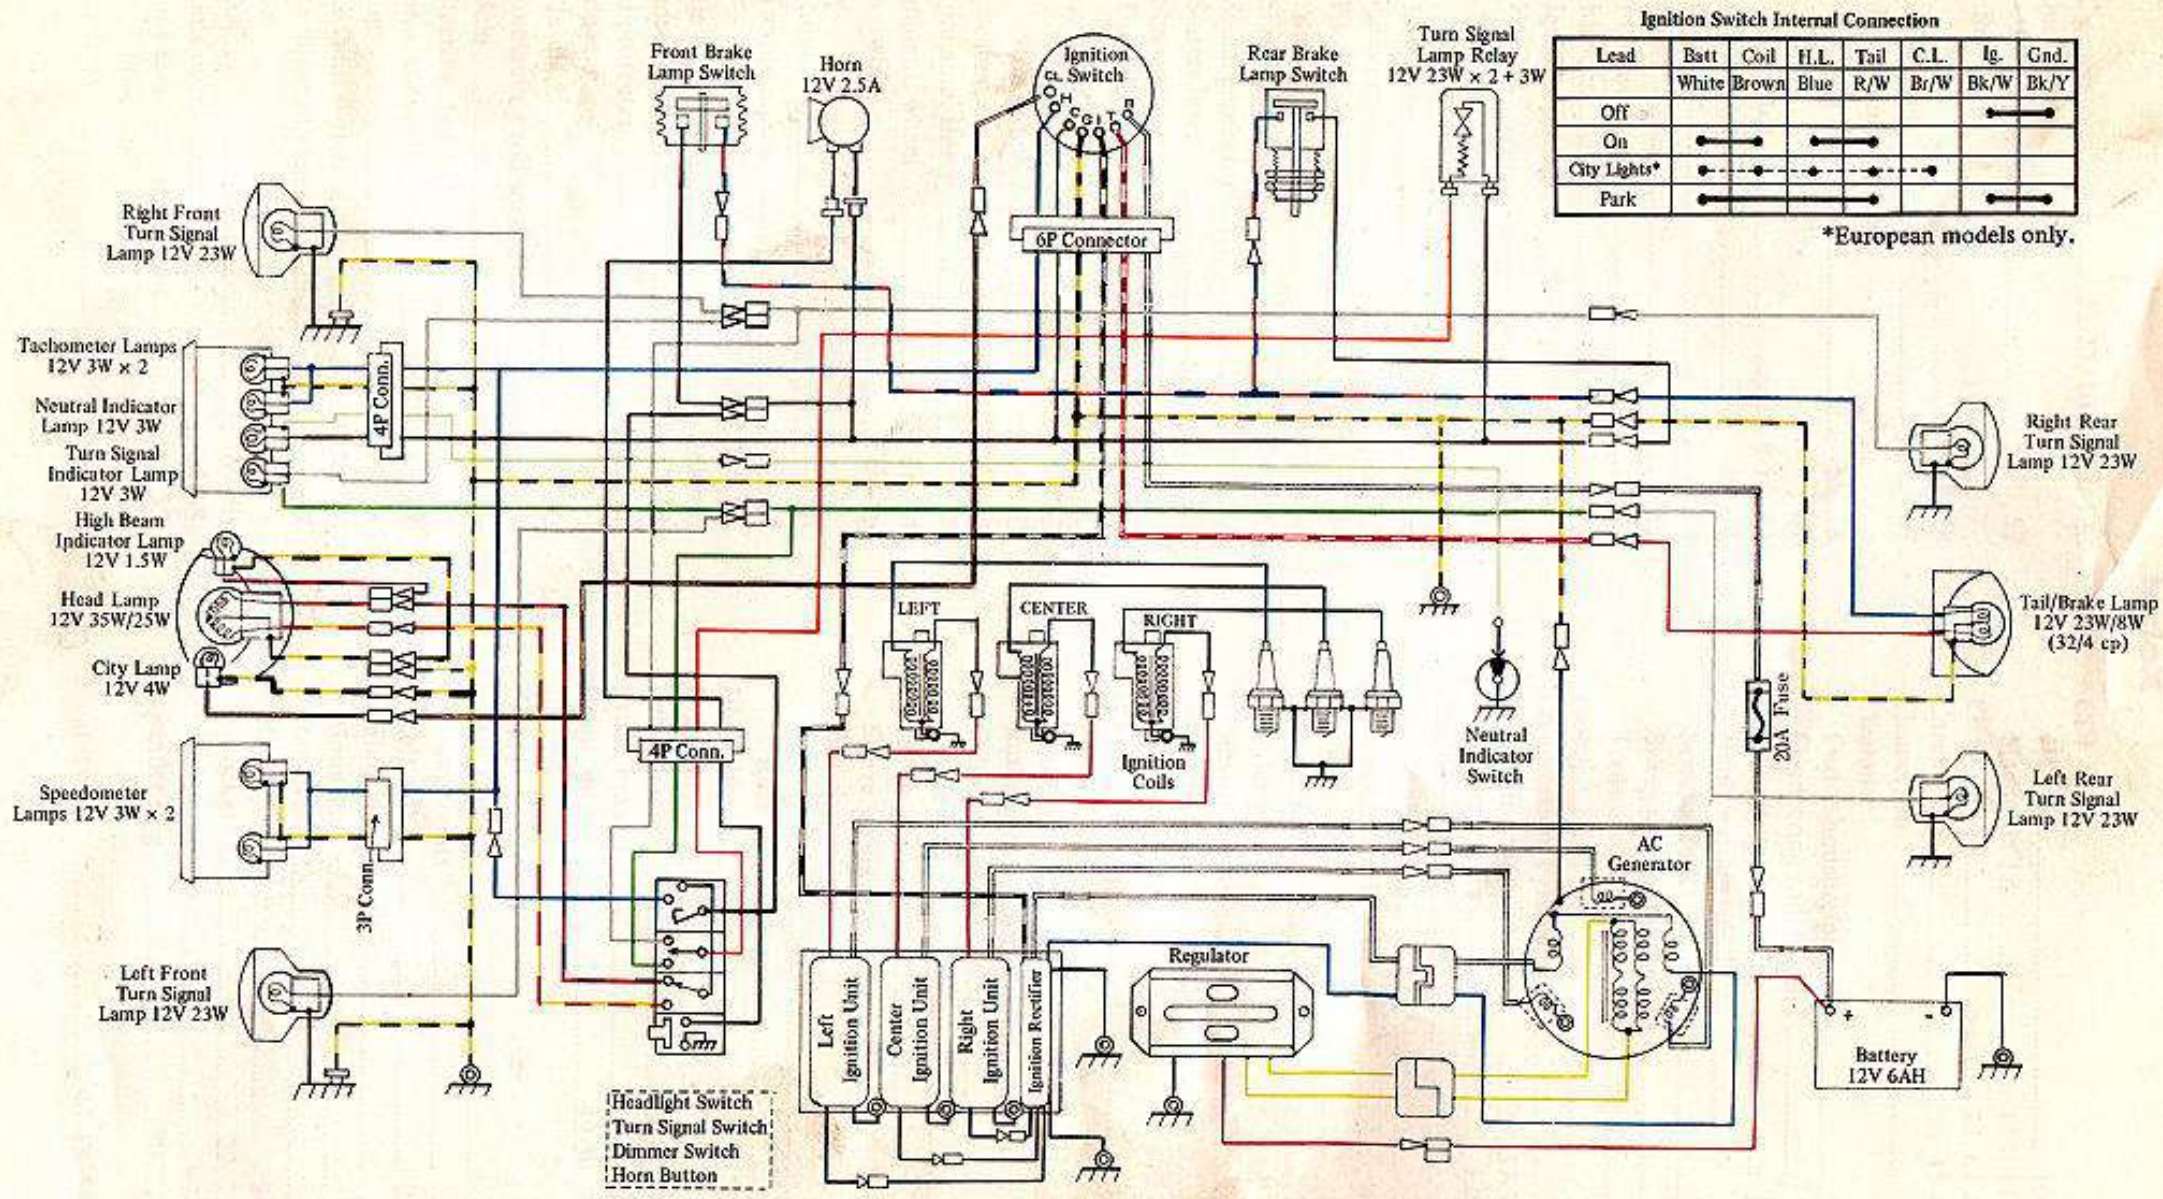

H2 Wiring Diagram

Ignition Switch Internal Connection

Lead	Batt	Coil	H.L.	Tail	C.L.	Ig.	Gnd.
	White	Brown	Blue	R/W	Br/W	Bk/W	Bk/Y
Off							●
On	●	●	●				
City Lights*	●		●	●	●		
Park	●		●				●

*European models only.

- Headlight Switch
- Turn Signal Switch
- Dimmer Switch
- Horn Button