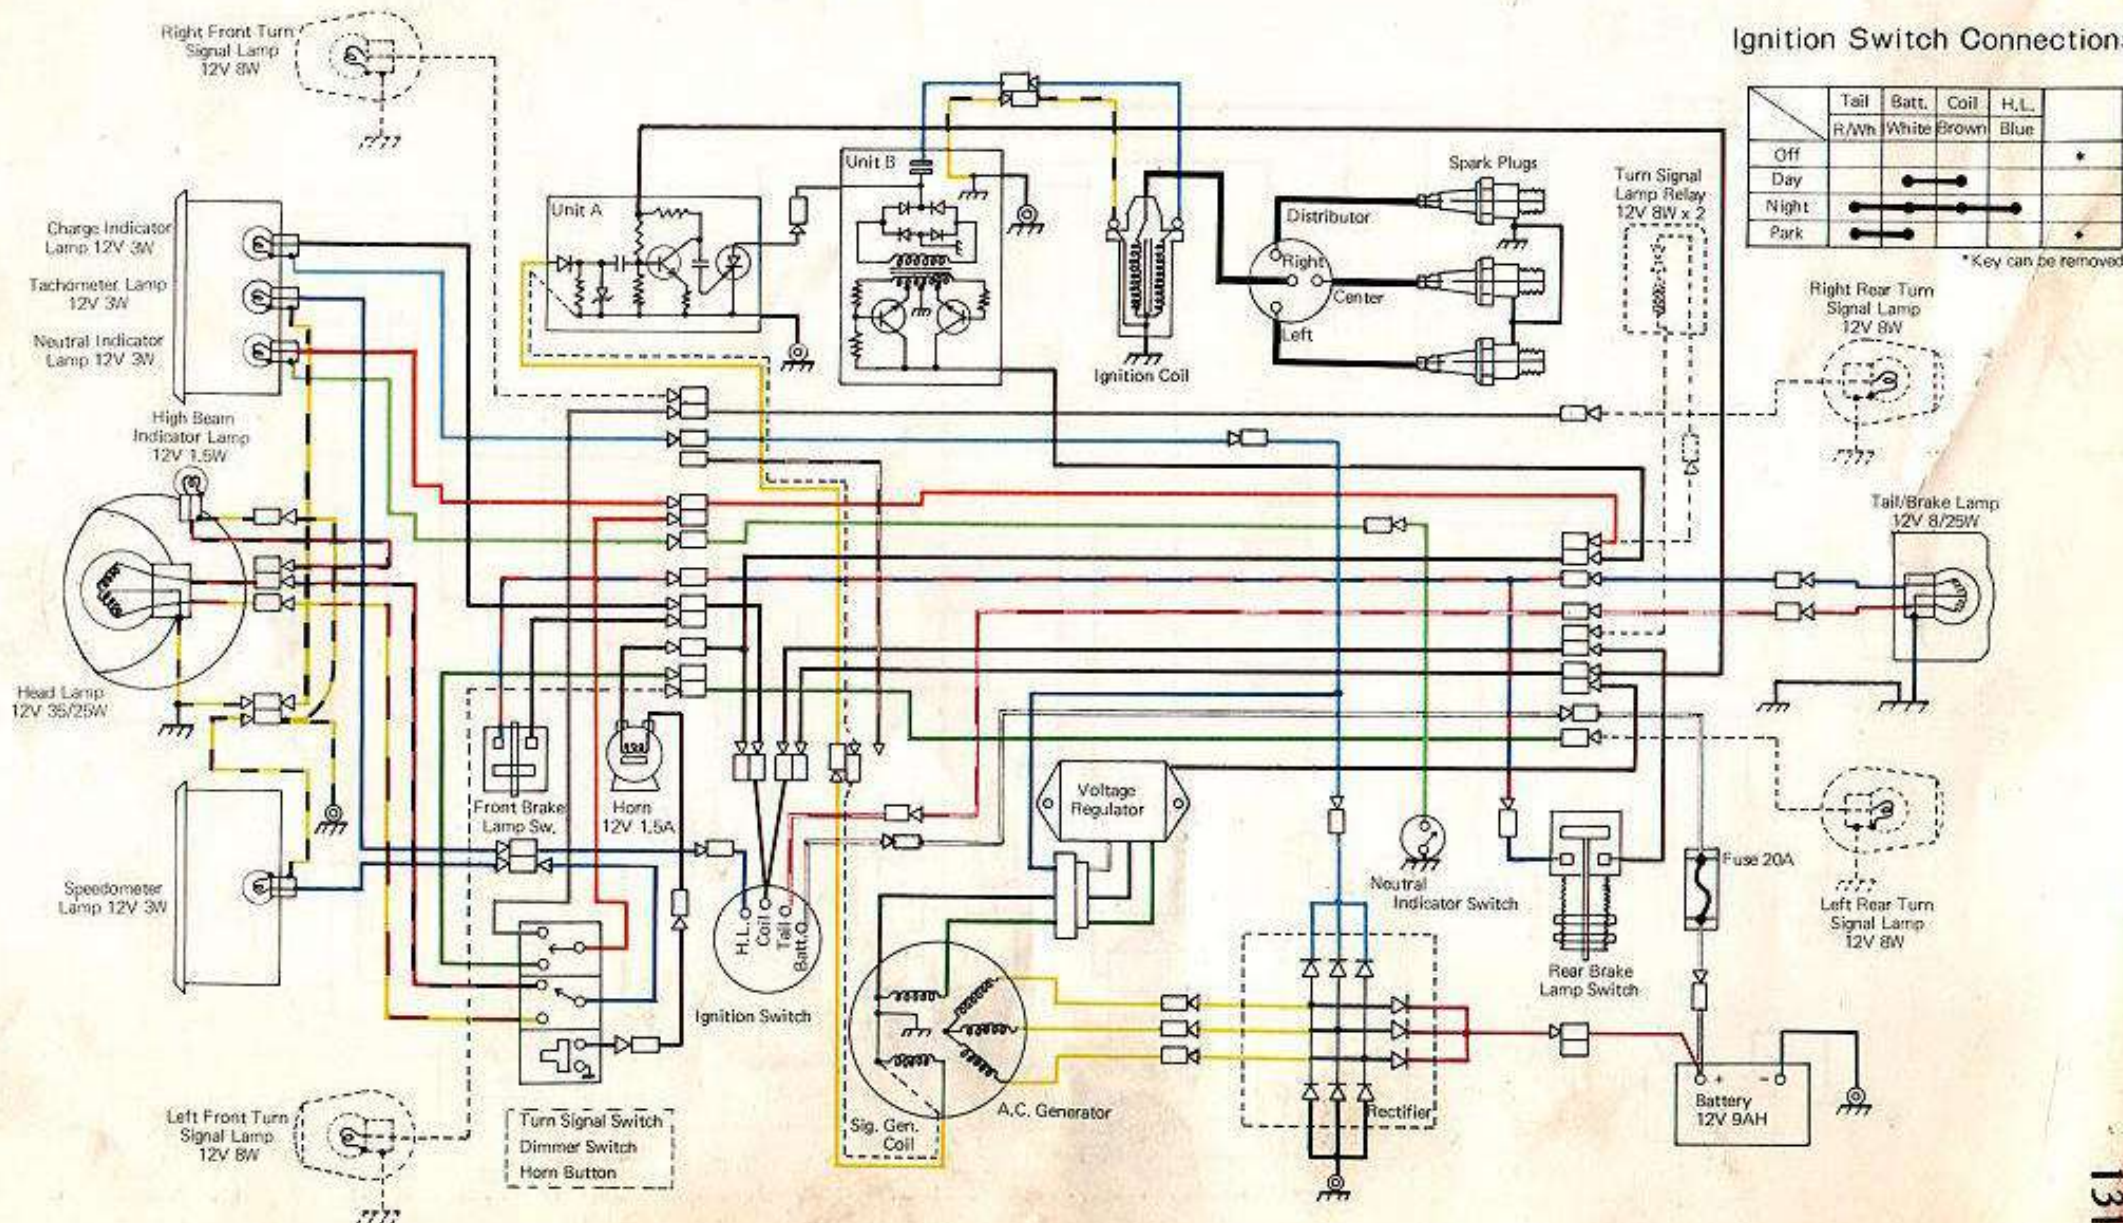

H1 Wiring Diagram

CDI Model

Ignition Switch Connections

	Tail R/Wh	Batt. White	Coil Brown	H.L. Blue	
Off					*
Day	●	●			
Night	●	●	●		
Park	●				*

*Key can be removed